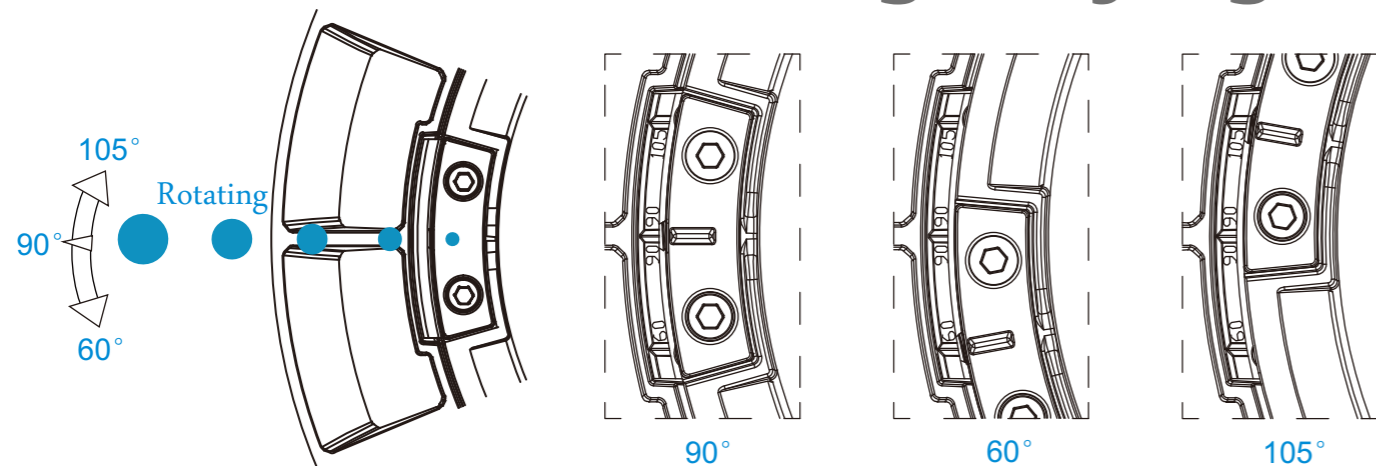

### Features

- Lens adjustable between 90/60/105°
- Patented design with **PUSH & LOCK** function
- Meanwell driver with Samsung/Philips SMD LED
- IP65 for wet & damp location applications
- Light sensor & motion sensor available

### Specifications

Item No.	Wattage (W)	Voltage (V)	Luminous Flux	CCT (K)	CRI (Ra)	Beam Angle	PF	Dimensions (mm)	IP Rating
SO-UFO-Z100W	100W	AC100-277V	13000lm	2700-6500K	80	60/90/105°	>0.9	Ø260xH178mm	IP65
SO-UFO-Z150W	150W	AC100-277V	19500lm	2700-6500K	80	60/90/105°	>0.9	Ø260xH178mm	IP65